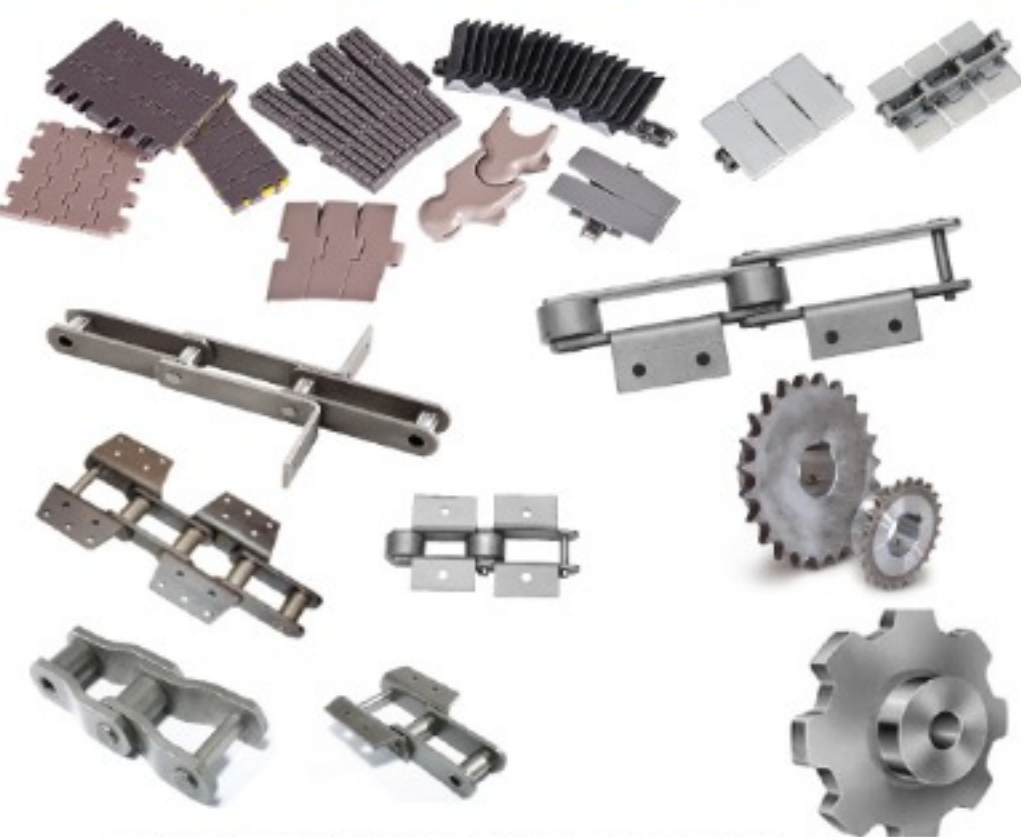

# TRANSMISSION PRODUCTS

**ABB DODGE**

COUPLINGS

PILLOW BLOCK BEARINGS

**DIAMOND**  
CHAIN COMPANY  
DIAMOND INFINITY SAPPHIRE

ROLLER CHAIN, SPECIAL PIN CONVEYOR CHAIN, SPROCKETS & LEAF CHAINS

**RENOLD**

OILFIELD CHAINS & COUPLINGS

SPIDER & TYRE COUPLINGS

**MEGADYNE** **BLACKBELT**  
THE ORIGINAL BELT

V-BELTS, PULLEYS, TAPER BUSH

GEAR COUPLINGS

PLASTIC CONVEYOR CHAINS, ENGINEERED CLASS CONVEYOR CHAINS & SPROCKETS

JAW COUPLING, CHAIN COUPLINGS, ELEMENTS, PIN BUSH COUPLINGS, UNIVERSAL COUPLINGS, DISC COUPLINGS, GRID COUPLINGS

# PNEUMATIC PRODUCTS

**TORK**  
valve & automation  
high quality

Butterfly & Ball Valves with Actuator

**AIR WORK**  
PNEUMATIC EQUIPMENT

FRL, Cylinders, Solenoid Valves & Fittings

Chicago Pneumatic **Desoutter** 